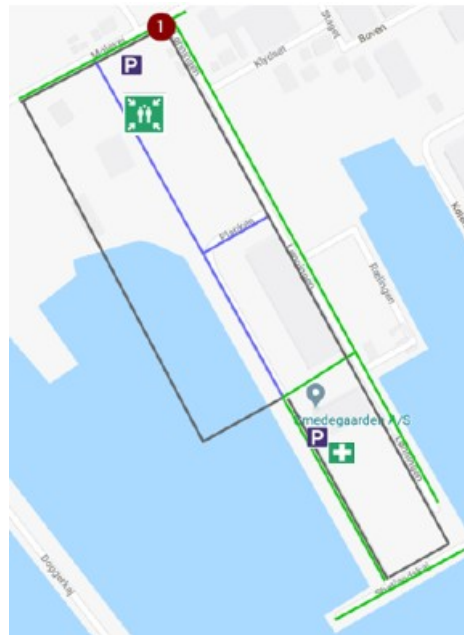

Welcome to

We are thinking about your safety.

Please, register your arrival at the reception.

Parking at office building.

Please be aware of other traffic in company area.

Photography and video recording by pre-arrangement only

Emergency. 112

Evacuation and first aid equipment.

1 – Ambulance watch
Green line: public road
Blue line: company road
Gray line: company border

Visit at the vessel or on the pier with PPE only.

Waste is sorted acc. Environment instruction